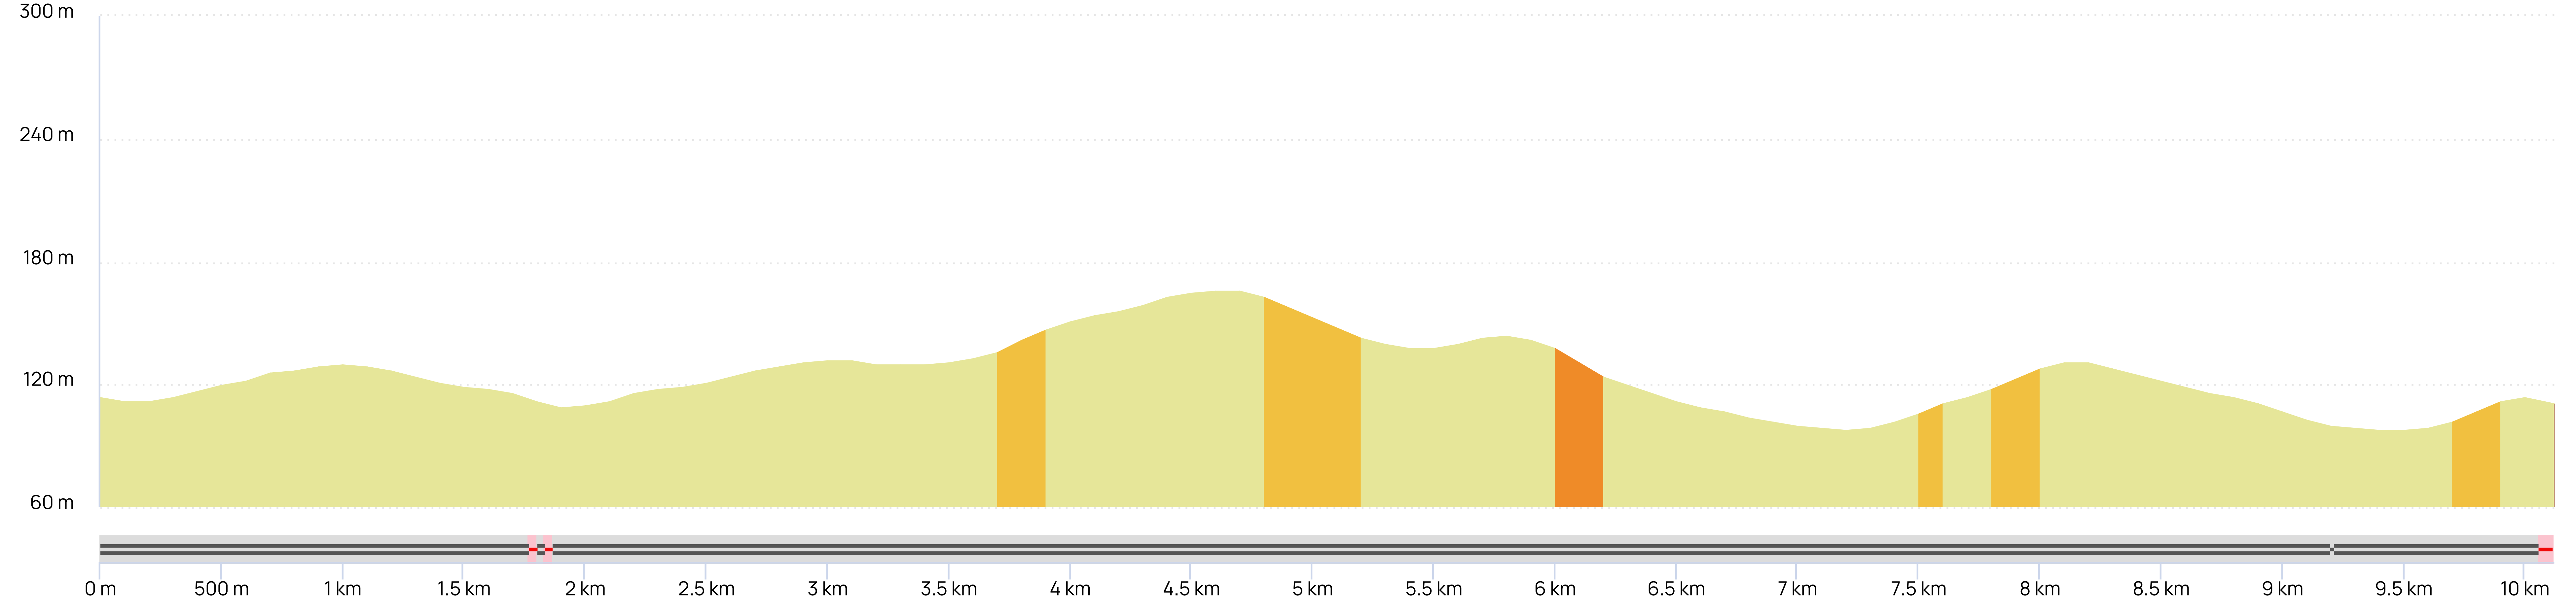

ESC22_Parcours

▲ 10.12 km | ▲ 98 m | ▲ 166 m | ▲ 132 m | ▲ 135 m | © 2022 openrunner.com, © centcols.org, © srtm nasa